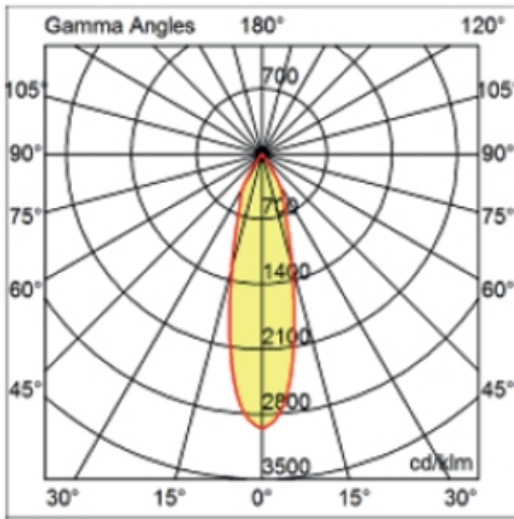

GENERAL

Series: Dixit
Brand: Ivela
Division: Architectural
Mounting Type: Recessed
Mounting Location: Ceiling
Subcategory: Downlight

PHYSICAL

Shape: Round
Diameter (mm): 95
Diameter (in): 3 ³/₄
Depth (mm): 82
Depth (in): 3 ¹/₄
Min. Recessing Depth (mm): 122
Min. Recessing Depth (in): 4 ¹³/₁₆
Light Distribution: Adjustable / Direct
Weight (kg): 0.4
Weight (lbs): 0.88
Cut-out Measurements: 86mm / 3 3/8

LED

Number of LEDs: 1
Color Temperature (°K): 2700 / 3000
Max. Delivered Lumen (lm): 1096 / 1447
CRI: >80 CRI
Efficiency (%): 87.7
Lamp Life (hrs): 50000
Upon Request: 3500K upon request

OPTICAL

Optic°: 26
Beam Angle: Symmetric
Adjustability: Fixed
Upon Request: Optic 45° (mirror-metallized) / 65° (white)