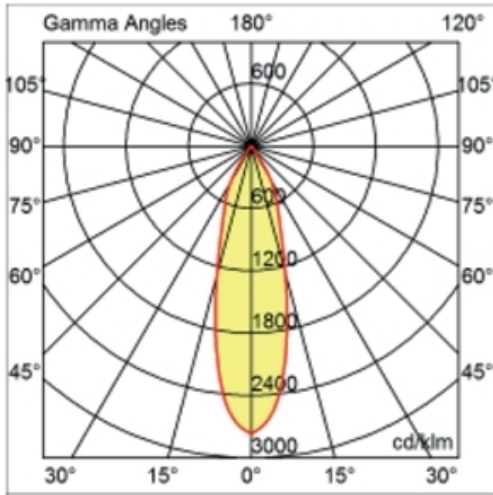

LED

Number of LEDs: 1
Color Temperature (°K): 2700 / 3000
Max. Delivered Lumen (lm): 501 / 638
CRI: >90 CRI
Efficiency (%): 87.7
Lamp Life (hrs): 50000
Upon Request: 3500K upon request

OPTICAL

Optic°: 26
Beam Angle: Symmetric
Adjustability: Fixed
Upon Request: Optic 45° (mirror-metallized) / 65° (white)