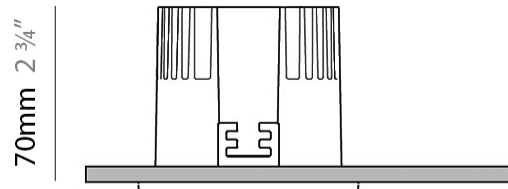

GENERAL

Series: Dixit
Subseries: Dixit RA8
Brand: Ivela
Division: Architectural
Mounting Type: Recessed
Mounting Location: Ceiling
Subcategory: Downlight

PHYSICAL

Shape: Square
Length (mm): 80
Length (in): 3 1/8"
Width (mm): 80
Width (in): 3 1/8"
Height (mm): 70
Height (in): 2 3/4"
Min. Recessing Depth (mm): 110
Min. Recessing Depth (in): 4 3/16"
Light Distribution: Direct
Weight (kg): 0.4
Weight (lbs): 0.88
Diffuser: Clear Polycarbonate
Fixture Finish: MWH
Fixture Material: Aluminum Die Cast
Cut-out Measurements: 70mm / 2 3/4"

ELECTRICAL

Lamp Type: LED
Total Output Wattage (W): 9 / 12
Dimming: Tri-Mode (Non-Dimming and Phase Dimming (120Vac only) and 0-10V Dimming)
Driver Included: No
Driver Location: Recessed Housing
Driver Type: Constant Current - Universal
Driver Class: Class 2
Input Voltage (V): 120 - 277
Constant Current (MA): 250 / 350

LED

Number of LEDs: 1
Color Temperature (°K): 2700 / 3000
Max. Delivered Lumen (lm): 1096 / 1447
CRI: >80 CRI
Efficiency (%): 87.7
Lamp Life (hrs): 50000
Upon Request: 3500K upon request

OPTICAL

Optic°: 26
Adjustability: Fixed
Upon Request: Optic 45° (mirror-metallized) / 65° (white)

RATINGS AND CERTIFICATIONS

Certified By: Certified for North American Standards
IP rating: IP44
IK Rating: IK08
Glare Rating: ≤ 19