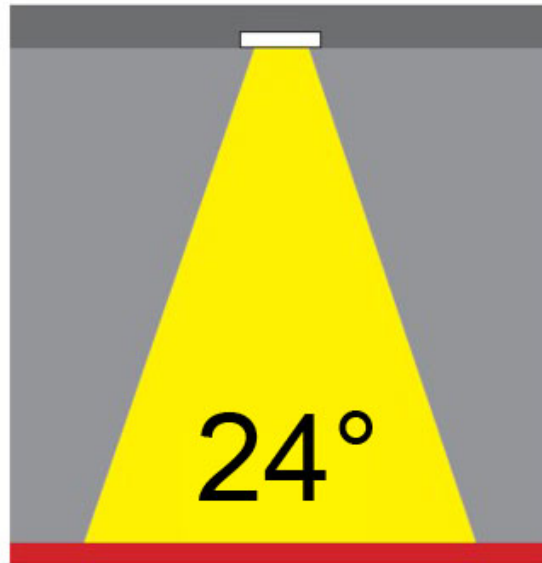

DIXIT RA8 RECESSED

A56057-

PROJECT
TYPE
SPECIFIER
QUANTITY
DATE

	DP	DV		Order Example		K°
Dimming	Phase	0-10V		L5XXXXXX-DV-30K		
Color Temperature	27K	30K	35K	40K		K°
	2700K	3000K	3500K	4000K	0-10V	3000K