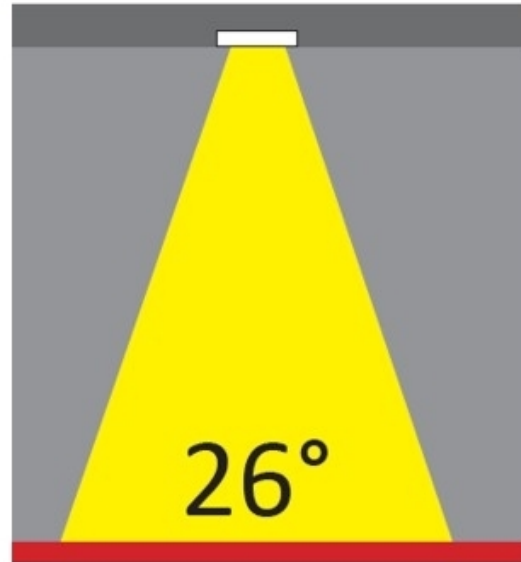

DIXIT RA8 RECESSED

A56077-

PROJECT	
TYPE	
SPECIFIER	
QUANTITY	
DATE	

	DP	DV	
Dimming	Phase	0-10V	
Color Temperature	27K	30K	35K
	2700K	3000K	3500K

Order Example **K°**
L5XXXXXX-DV-30K
0-10V **3000K**

A