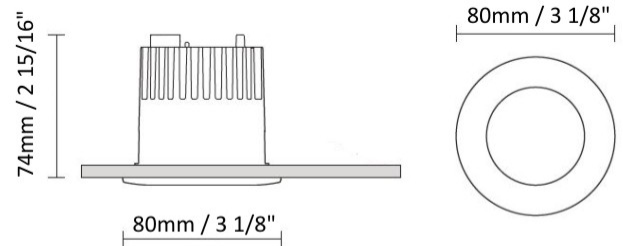

GENERAL

Series: Dixit
Brand: Ivela
Division: Architectural
Mounting Type: Recessed
Mounting Location: Ceiling
Subcategory: Downlight

PHYSICAL

Shape: Round
Diameter (mm): 95
Diameter (in): 3 ³/₄
Depth (mm): 82
Depth (in): 3 ¹/₄
Min. Recessing Depth (mm): 122
Min. Recessing Depth (in): 4 ¹³/₁₆
Light Distribution: Adjustable / Direct
Weight (kg): 0.4
Weight (lbs): 0.88
Cut-out Measurements: 86mm / 3 3/8

GENERAL

Series: Dixit
Subseries: Dixit RA8
Brand: Ivela
Division: Architectural
Mounting Type: Recessed
Mounting Location: Ceiling
Subcategory: Downlight

PHYSICAL

Shape: Square
Length (mm): 80
Length (in): 3 1/8"
Width (mm): 80
Width (in): 3 1/8"
Height (mm): 70
Height (in): 2 3/4"
Min. Recessing Depth (mm): 110
Min. Recessing Depth (in): 4 3/16"
Light Distribution: Direct
Weight (kg): 0.4
Weight (lbs): 0.88
Diffuser: Clear Polycarbonate
Fixture Finish: MWH
Fixture Material: Aluminum Die Cast
Cut-out Measurements: 70mm / 2 3/4"

GENERAL

Series: Dixit
 Subseries: Dixit RA8
 Brand: Ivela
 Division: Architectural
 Mounting Type: Recessed
 Mounting Location: Ceiling
 Subcategory: Downlight

PHYSICAL

Shape: Round
 Diameter (mm): 80
 Diameter (in): 3 1/8
 Height (mm): 74
 Height (in): 2 15/16
 Min. Recessing Depth (mm): 114
 Min. Recessing Depth (in): 4 1/2
 Light Distribution: Direct
 Weight (kg): 0.4
 Weight (lbs): 0.88
 Diffuser: Clear Polycarbonate
 Fixture Finish: MWH
 Fixture Material: Aluminum Die Cast
 Cut-out Measurements: 70mm / 2 3/4"

LED

Number of LEDs: 1
 Color Temperature (°K): 2700 / 3000
 Max. Delivered Lumen (lm): 1096 / 1447
 CRI: >80 CRI
 Efficiency (%): 88
 Lamp Life (hrs): 50000
 Upon Request: 3500K upon request

OPTICAL

Optic°: 26
 Adjustability: Fixed
 Upon Request: Optic 45° (mirror-metallized) / 65° (white)