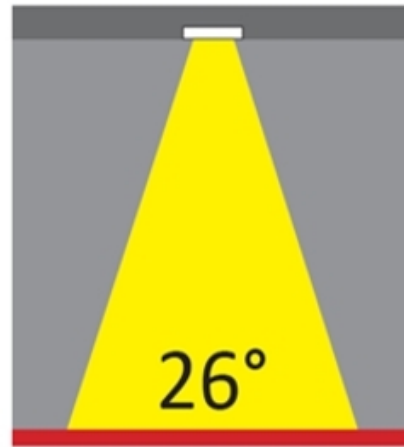

LED

Number of LEDs: 1
Color Temperature (°K): 2700 / 3000
Max. Delivered Lumen (lm): 501 / 638
CRI: >90 CRI
Efficiency (%): 87.7
Lamp Life (hrs): 50000
Upon Request: 3500K upon request

OPTICAL

Optic°: 26
Beam Angle: Symmetric
Adjustability: Fixed
Upon Request: Optic 45° (mirror-metallized) / 65° (white)