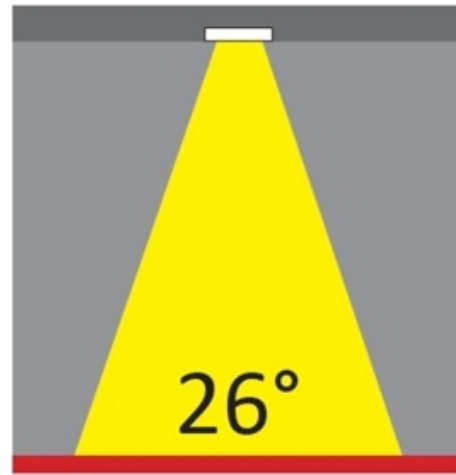

GENERAL

Series: Dixit
Brand: Ivela
Division: Architectural
Mounting Type: Recessed
Mounting Location: Ceiling
Subcategory: Downlight

PHYSICAL

Shape: Round
Diameter (mm): 95
Diameter (in): 3 ³/₄
Depth (mm): 82
Depth (in): 3 ¹/₄
Min. Recessing Depth (mm): 122
Min. Recessing Depth (in): 4 ¹³/₁₆
Light Distribution: Adjustable / Direct
Weight (kg): 0.4
Weight (lbs): 0.88
Cut-out Measurements: 86mm / 3 3/8

LED

Number of LEDs: 1
Color Temperature (°K): 2700 / 3000
Max. Delivered Lumen (lm): 1096 / 1447
CRI: >80 CRI
Efficiency (%): 87.7
Lamp Life (hrs): 50000
Upon Request: 3500K upon request

OPTICAL

Optic°: 26
Beam Angle: Symmetric
Adjustability: Fixed
Upon Request: Optic 45° (mirror-metallized) / 65° (white)