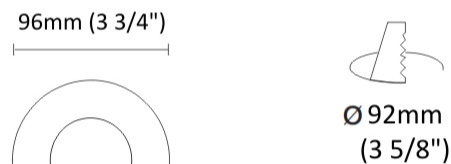

GENERAL

Series: Dixit
Subseries: Dixit RA8
Brand: Ivela
Division: Architectural
Mounting Type: Recessed
Mounting Location: Ceiling
Subcategory: Downlight

PHYSICAL

Shape: Round
Diameter (mm): 96
Diameter (in): 3 3/4
Height (mm): 85
Height (in): 3 3/8
Min. Recessing Depth (mm): 125
Min. Recessing Depth (in): 4 15/16
Light Distribution: Direct
Weight (kg): 0.3
Weight (lbs): 0.66
Diffuser: Clear Polycarbonate
Fixture Finish: MWH
Fixture Material: Aluminum Die Cast
Cut-out Measurements: 92mm / 3 5/8"

ELECTRICAL

Lamp Type: LED
Total Output Wattage (W): 5.5 / 8.5
Dimming: Tri-Mode (Non-Dimming and Phase Dimming (120Vac only) and 0-10V Dimming)
Driver Included: No
Driver Location: Recessed Housing
Driver Type: Constant Current - Universal
Driver Class: Class 2
Input Voltage (V): 120 - 277
Constant Current (MA): 350 / 500

LED

Number of LEDs: 1
Color Temperature (°K): 2700 / 3000
Max. Delivered Lumen (lm): 501 / 638
CRI: >90 CRI
Efficiency (%): 87.7
Lamp Life (hrs): 50000
Upon Request: 3500K upon request

OPTICAL

Optic°: 26
Beam Angle: Symmetric
Adjustability: Fixed
Upon Request: Optic 45° (mirror-metallized) / 65° (white)

RATINGS AND CERTIFICATIONS

Certified By: Certified for North American Standards
IP rating: IP44
IK Rating: IK08