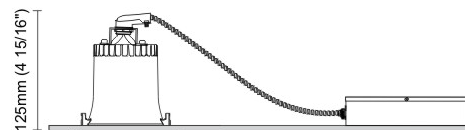

OPTICAL

Optic°: 26 _____
 Adjustability: Fixed _____

RATINGS AND CERTIFICATIONS

Certified By: Certified for North American Standards _____
 IP rating: IP43 _____

103mm (4 1/16")

103mm (4 1/16")

Ø96mm
(3 3/4")