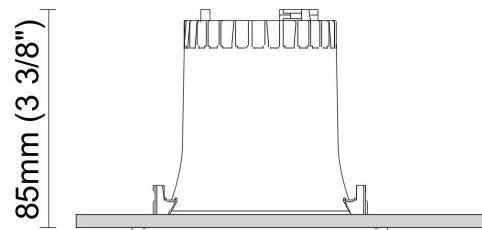

GENERAL

Series: Dixit _____
Subseries: Dixit RA8 _____
Brand: Ivela _____
Division: Architectural _____
Mounting Type: Recessed _____
Mounting Location: Ceiling _____
Subcategory: Downlight _____

PHYSICAL

Shape: Round _____
Diameter (mm): 103 _____
Diameter (in): 4 1/16 _____
Height (mm): 85 _____
Height (in): 3 3/8 _____
Min. Recessing Depth (mm): 125 _____
Min. Recessing Depth (in): 4 15/16 _____
Light Distribution: Direct _____
Weight (kg): 0.3 _____
Weight (lbs): 0.66 _____
Diffuser: Clear Polycarbonate _____
Fixture Finish: MWH _____
Fixture Material: Aluminum Die Cast _____
Cut-out Measurements: 96mm / 3 3/4" _____

ELECTRICAL

Lamp Type: LED _____
Total Output Wattage (W): 9 / 12 _____
Dimming: Tri-Mode (Non-Dimming and Phase Dimming (120Vac only) and 0-10V Dimming) _____
Driver Included: No _____
Driver Location: Recessed Housing _____
Driver Type: Constant Current - Universal _____
Driver Class: Class 2 _____
Input Voltage (V): 120 - 277 _____
Constant Current (MA): 250 / 350 _____

LED

Number of LEDs: 1 _____
Color Temperature (°K): 2700 / 3000 _____
Max. Delivered Lumen (lm): 1096 / 1447 _____
CRI: >90 CRI _____
Efficiency (%): 73 _____
Lamp Life (hrs): 50000 _____
Upon Request: 3500K upon request _____

OPTICAL

Optic°: 26 _____
Adjustability: Fixed _____

RATINGS AND CERTIFICATIONS

Certified By: Certified for North American Standards _____
IP rating: IP43 _____

103mm (4 1/16")

103mm (4 1/16")

Ø96mm
(3 3/4")